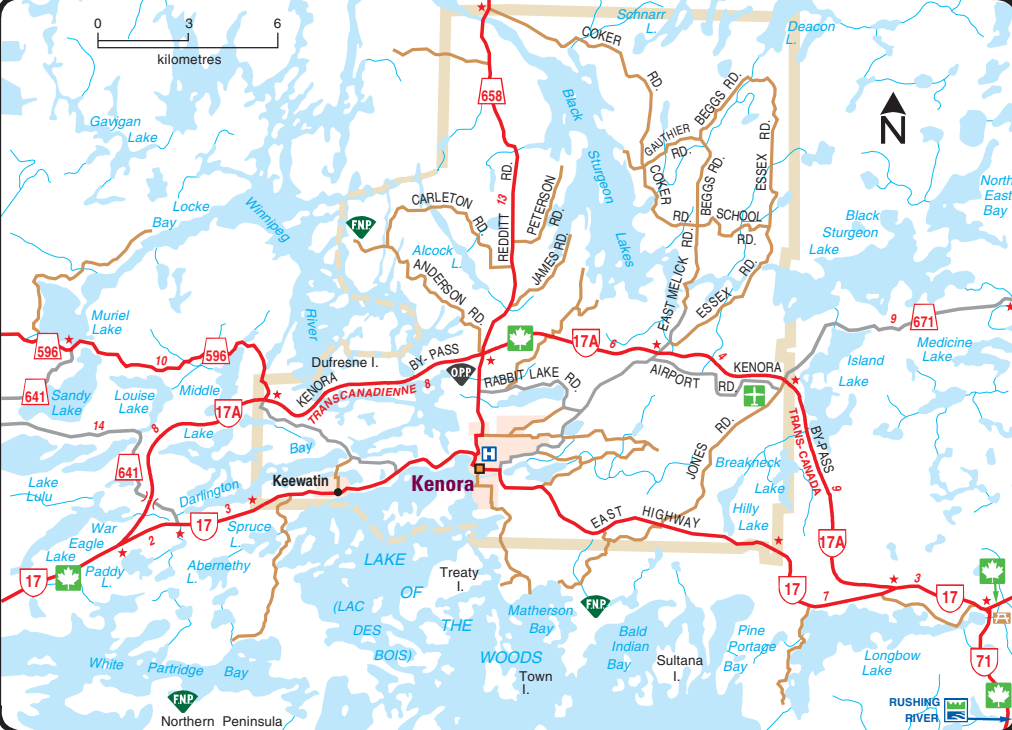

kilometres

Kenora

Keewatin

TRANSCANADIENNE 6

KENORA

EAST HIGHWAY

LAKE OF THE WOODS (LAC DES BOIS)

Treaty I.
Matherson Bay
Sultana I.

Pine Portage Bay

Longbow Lake

RUSHING RIVER

Northern Peninsula

596

596

641

641

17A

17

71

Gavigan Lake

Locke Bay

Winnipeg River

Muriel Lake

Sandy Lake

Louise Lake

Middle Lake

Lake Lulu

War Eagle Lake

Paddy L.

Spruce L.

Abemethy L.

White Partridge Bay